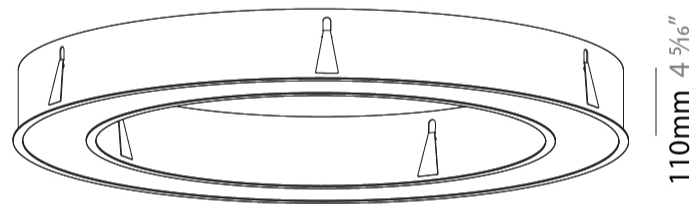

GENERAL

Series: Glorious
Subseries: Glorious
Brand: Prolicht
Division: Architectural
Mounting Type: Recessed
Mounting Location: Ceiling
Subcategory: Ambient

PHYSICAL

Shape: Round
Diameter (mm): 1270
Diameter (in): 50
Height (mm): 110
Height (in): 4 ⁵/₁₆
Min. Recessing Depth (mm): 120
Min. Recessing Depth (in): 4 ³/₄
Light Distribution: Direct
Weight (kg): 15.446
Weight (lbs): 34.05
Diffuser: PMMA - Opal or Micro-Prism
Fixture Finish: SSR / BKV / CWI / CRY / HAB / LAG / UFT / ITA / RUA / RUR / MIC / FTG / MYG / TWT / LOD / PUS / FRO / FUP / KIA / POP / BLS / SPG / MEY / GOH / GUM / CHC / COM / ABZ / JAG / OBR / MOS / ROR
Fixture Material: Aluminum
Cut-out Measurements: 1260mm / 49 5/8" x 940mm / 37"

ELECTRICAL

Lamp Type: LED (Zhaga Standard)
Input Wattage (W): 60
Total Output Wattage (W): 48 / 38.4 (3500K)
Dimming: 0-10V Dimming / Phase Dimming (120Vac Only)
Driver Included: Yes
Driver Location: Integrated
Driver Type: Constant Current - 120 / 277Vac
Driver Class: Class 2
Input Voltage (V): 120 - 277
Constant Current (MA): 350 / 600 (3500K)

LED

Color Temperature (°K): 3000 / 3500 / 4000
Max. Delivered Lumen (lm): 5540 / 5733 / 5850
CRI: >80 CRI
Efficiency (%): 65
Lamp Life (hrs): 50000

OPTICAL

RATINGS AND CERTIFICATIONS

Certified By: Certified for North American Standards
IP rating: IP20

PROJECT
TYPE
SPECIFIER
QUANTITY
DATE

Ø 928mma 36 ⁹/₁₆"

Ø 1270mm 50 "

110mm 4 ⁵/₁₆"

1260mm x 940mm
49 ⁵/₈" x 37"

120mm
4 ³/₄"

10 - 15mm
³/₈" - ⁹/₁₆"