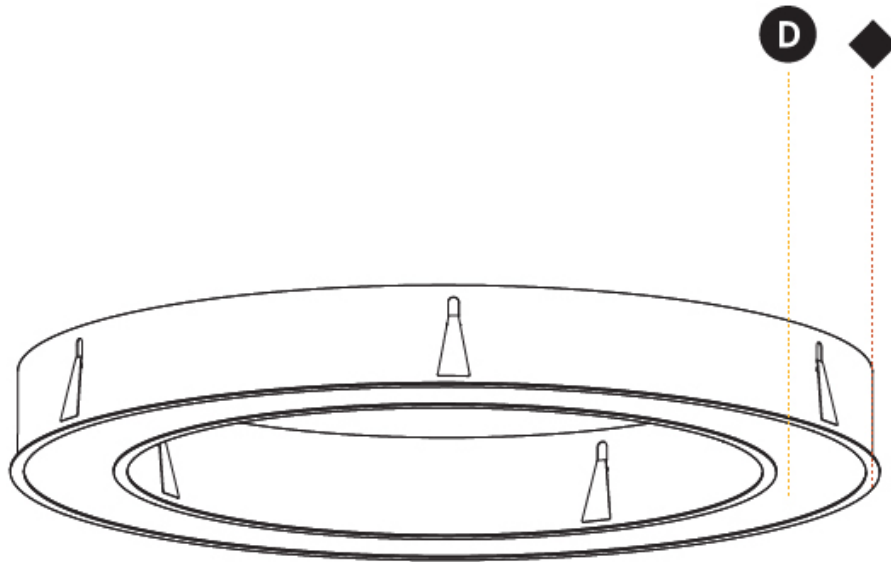

A37507-

PROJECT	_____
TYPE	_____
SPECIFIER	_____
QUANTITY	_____
DATE	_____